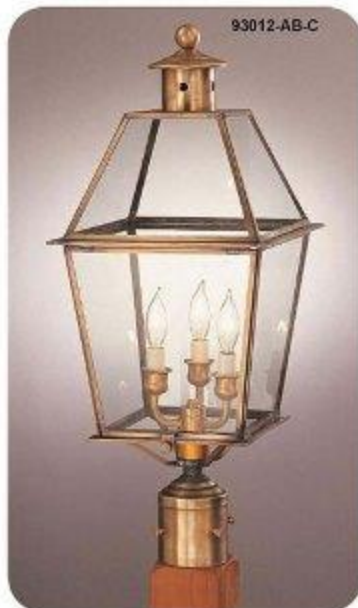

Item #93001

9.5w x 21h x 11.5e w/2ltc

Also available

#93011 - 10.5w x 23.25h x 12.75e w/3ltc

#93021 - 12.5w x 26.5h x 15e w/4ltc

93001-AB-C

Item #95001

9.5w x 30h x 12.5e w/2ltc

Also available

#95011

10.5w x 33h x 13.5e w/3ltc

#95021

12.5w x 35h x 15.5e w/4ltc

95001-AC-SS

Item #93012 - 10.5w x 25.25h w/3ltc

Also available

#93002 - 9.5w x 22.75h w/2ltc

#93022 - 12.5w x 28h w/4ltc

93012-AB-C

ALL 930's AVAILABLE WITH OPTIONAL METAL TOP

Item #93013 - 10.5w x 22h w/3ltc

Also available

#93003 - 9.5w x 19h w/2ltc

#93023 - 12.5w x 24h w/4ltc