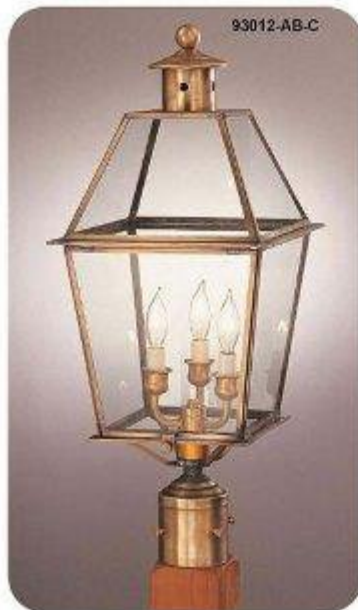

Item #93001

9.5w x 21h x 11.5e w/2ltc

Also available

#93011 – 10.5w x 23.25h x 12.75e w/3ltc

#93021 – 12.5w x 26.5h x 15e w/4ltc

Item #93012 – 10.5w x 25.25h w/3ltc

Also available

#93002 – 9.5w x 22.75h w/2ltc

#93022 – 12.5w x 28h w/4ltc

Item #95001

9.5w x 30h x 12.5e w/2ltc

Also available

#95011

10.5w x 33h x 13.5e w/3ltc

#95021

12.5w x 35h x 15.5e w/4ltc

**ALL 930's AVAILABLE WITH OPTIONAL
METAL TOP**

Item #93013 – 10.5w x 22h w/3ltc

Also available

#93003 – 9.5w x 19h w/2ltc

#93023 – 12.5w x 24h w/4ltc

AMERICAN MADE

**AVAILABLE IN ALL FINISH AND
GLASS OPTIONS**